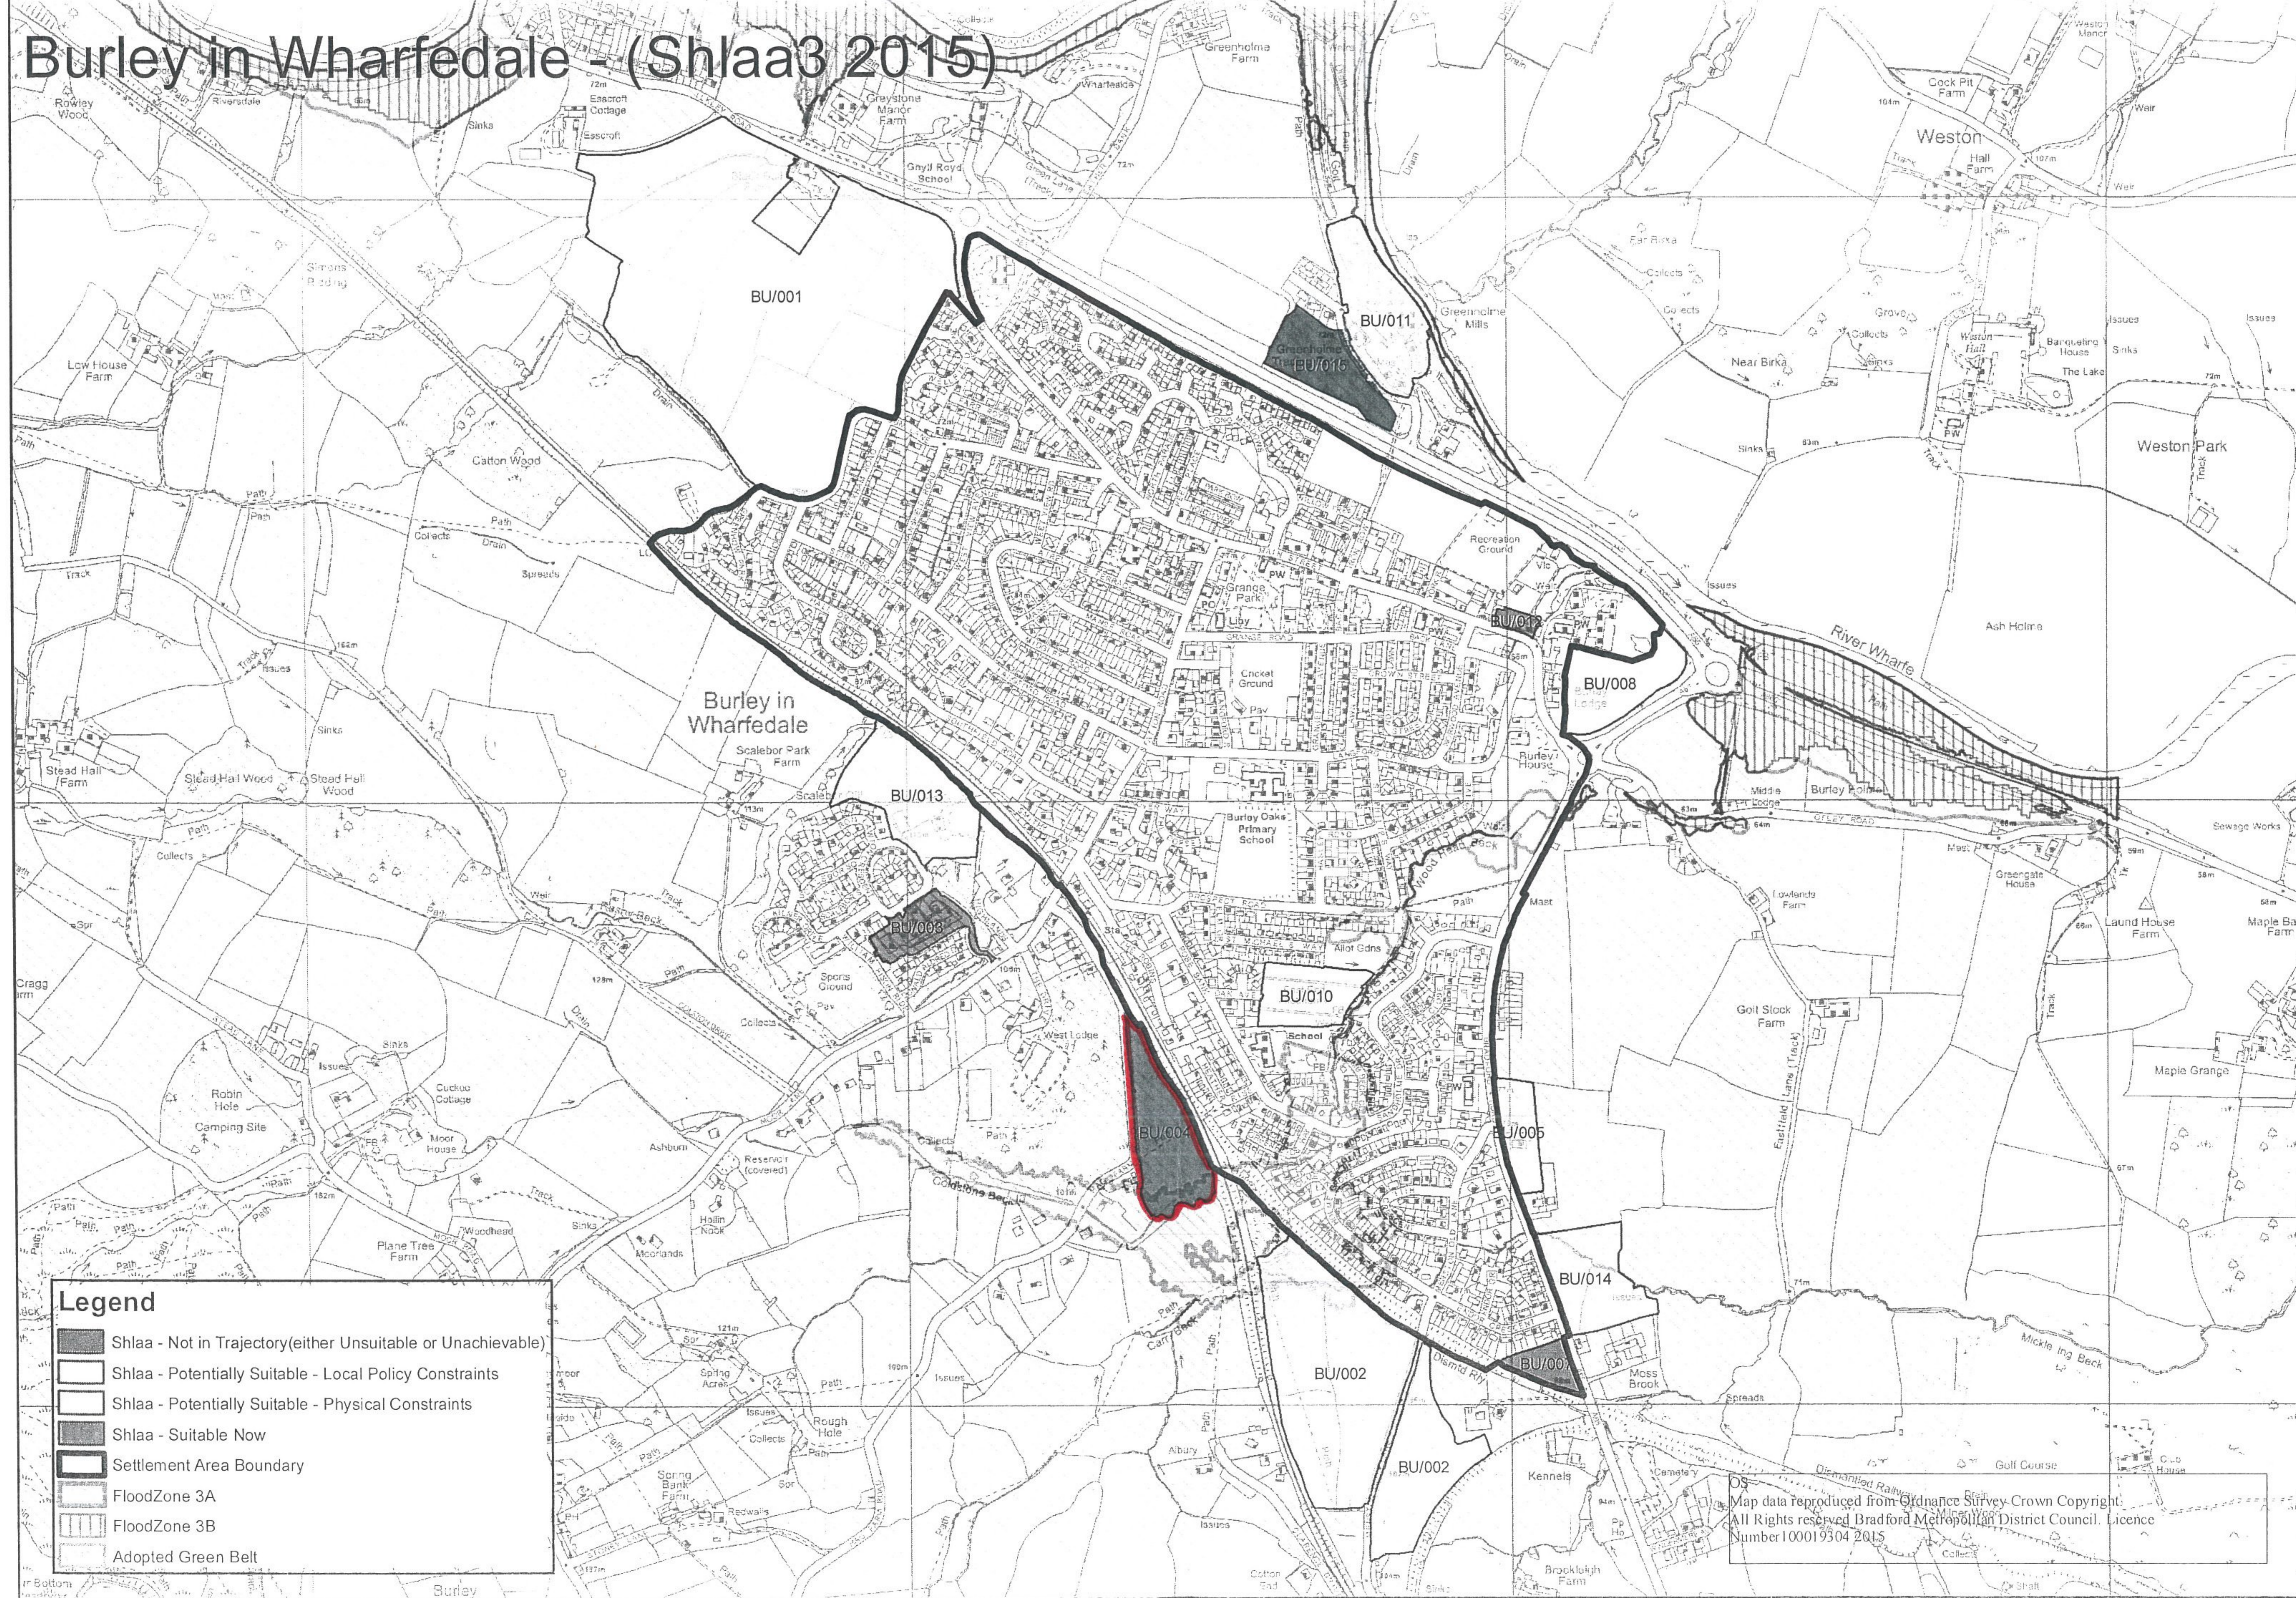

Burley in Wharfedale - (Shlaa3 2015)

Legend

- Shlaa - Not in Trajectory(either Unsuitable or Unachievable)
- Shlaa - Potentially Suitable - Local Policy Constraints
- Shlaa - Potentially Suitable - Physical Constraints
- Shlaa - Suitable Now
- Settlement Area Boundary
- FloodZone 3A
- FloodZone 3B
- Adopted Green Belt

Map data reproduced from Ordnance Survey Crown Copyright.
 All Rights reserved Bradford Metropolitan District Council. Licence
 Number 100019304 2015